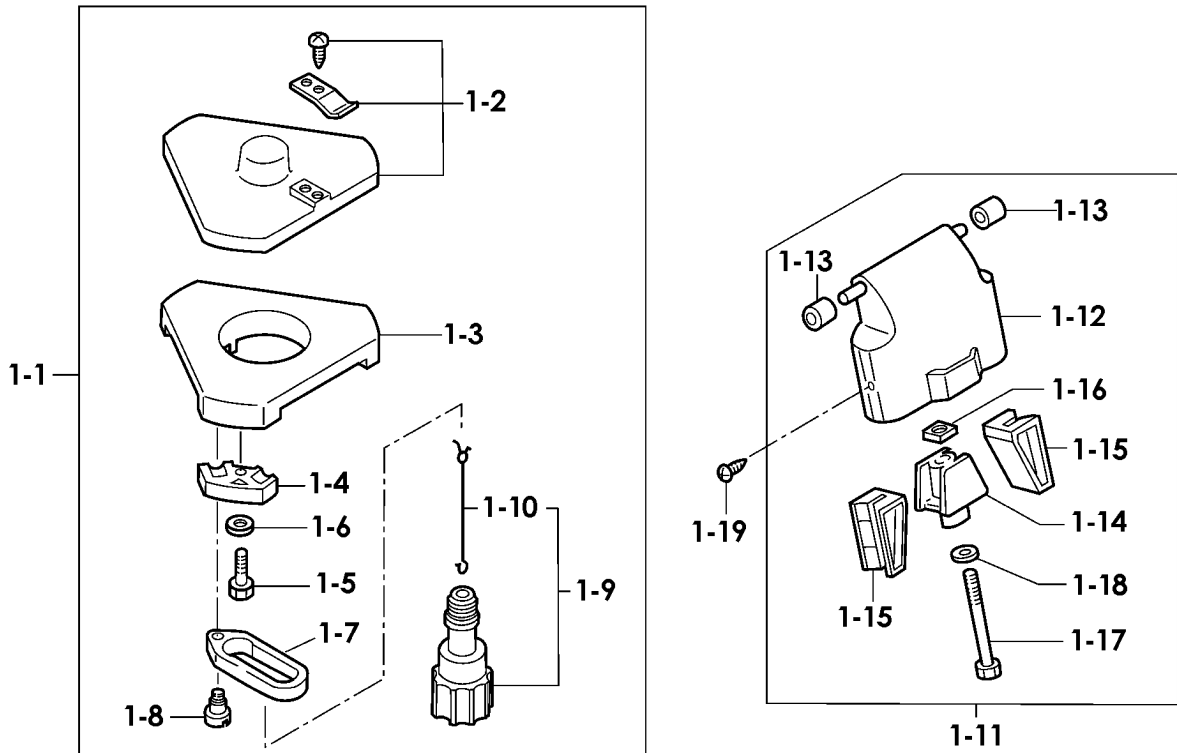

[Precision Wooden Extension Tripod PFW1]

Illust No.	Part Code	Part Name	Price	Note
1-1	11401-U01	tripod head complete		
1-2	11401-U03	tripod head cover complete		
1-3	PFW1-101	tripod head		
1-4	PFW1-102	hinge holder		
1-5	PFW1-108-25	screw, hinge holder	P	
1-6	PFA1-109-1	M8 washer	P	
1-7	PFW1-105	centering guide		
1-8	PFA1-0305	screw, centering guide	P	
1-9	11425-U07	centering bolt complete		
1-10	PFA1-0306	plumb bob hook	P	
1-11	11401-U06	hinge bracket complete		
1-12	11401-U10	hinge bracket		
1-13	PFW1-202	hinge bushing	P	
1-14	PFW1-203	hinge dowel wedge A		
1-15	PFW1-204	hinge dowel wedge B		
1-16	PFW1-207	hinge wedge nut	P	
1-17	PFW1-108-70	hinge wedge bolt		
1-18	PFW1-109-2	M8 washer	P	
1-19	PFW1-217N	strap screw	P	

[Precision Wooden Extension Tripod PFW1]

Illust No.	Part Code	Part Name	Price	Note
2-1	11401-U02	tripod leg complete (w/strap)		
2-2	11401-U04	tripod leg complete (w/o strap)		
2-3	11401-U05	strap complete		
2-4	PFW1-217N	strap screw	P	
2-5	PFW1-217W	M3 washer	P	
2-6	11401-U07	guide leg w/clamp gib		
2-7	PFW1-208	guide leg		
2-8	11401-U08	clamp complete		
2-9	11425-U15	clamp screw complete		
2-10	PFA1-T0207W	E ring	P	
2-11	SK2631130G36	screw, 3.1x13.0mm	P	
2-12	11401-U09	sliding leg complete		
2-13	PFW1-214	stopper		
2-14	PFW1-214N	stopper set screw	P	
2-15	11401-U11	tripod shoe complete		
2-16	PFW1-216	tripod shoe nail		
2-17	PFW1-108-40	tripod shoe bolt	P	
2-18	PFW1-109-3	M8 washer	P	