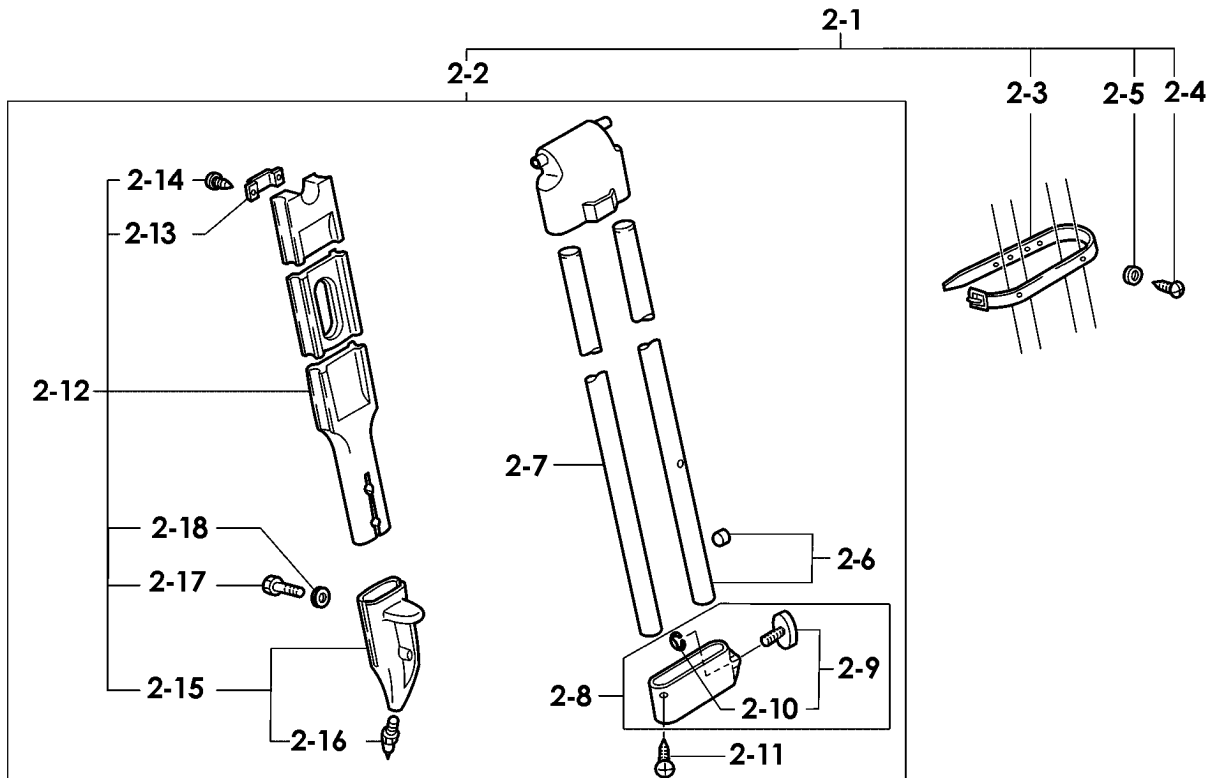

[Precision Wooden Extension Tripod PFW1]

Illust No.	Part Code	Part Name	Price	Note
1-1	11401-U01	tripod head complete		
1-2	11401-U03	tripod head cover complete		
1-3	PFW1-101	tripod head		
1-4	PFW1-102	hinge holder		
1-5	PFW1-108-25	screw, hinge holder	P	
1-6	PFA1-109-1	M8 washer	P	
1-7	PFW1-105	centering guide		
1-8	PFA1-0305	screw, centering guide	P	
1-9	11425-U07	centering bolt complete		
1-10	PFA1-0306	plumb bob hook	P	
1-11	11401-U06	hinge bracket complete		
1-12	11401-U10	hinge bracket		
1-13	PFW1-202	hinge bushing	P	
1-14	PFW1-203	hinge dowel wedge A		
1-15	PFW1-204	hinge dowel wedge B		
1-16	PFW1-207	hinge wedge nut	P	
1-17	PFW1-108-70	hinge wedge bolt		
1-18	PFW1-109-2	M8 washer	P	
1-19	PFW1-217N	strap screw	P	

[Precision Wooden Extension Tripod PFW1]

Illust No.	Part Code	Part Name	Price	Note
2-1	11401-U02	tripod leg complete (w/strap)		
2-2	11401-U04	tripod leg complete (w/o strap)		
2-3	11401-U05	strap complete		
2-4	PFW1-217N	strap screw	P	
2-5	PFW1-217W	M3 washer	P	
2-6	11401-U07	guide leg w/clamp gib		
2-7	PFW1-208	guide leg		
2-8	11401-U08	clamp complete		
2-9	11425-U15	clamp screw complete		
2-10	PFA1-T0207W	E ring	P	
2-11	SK2631130G36	screw, 3.1x13.0mm	P	
2-12	11401-U09	sliding leg complete		
2-13	PFW1-214	stopper		
2-14	PFW1-214N	stopper set screw	P	
2-15	11401-U11	tripod shoe complete		
2-16	PFW1-216	tripod shoe nail		
2-17	PFW1-108-40	tripod shoe bolt	P	
2-18	PFW1-109-3	M8 washer	P	