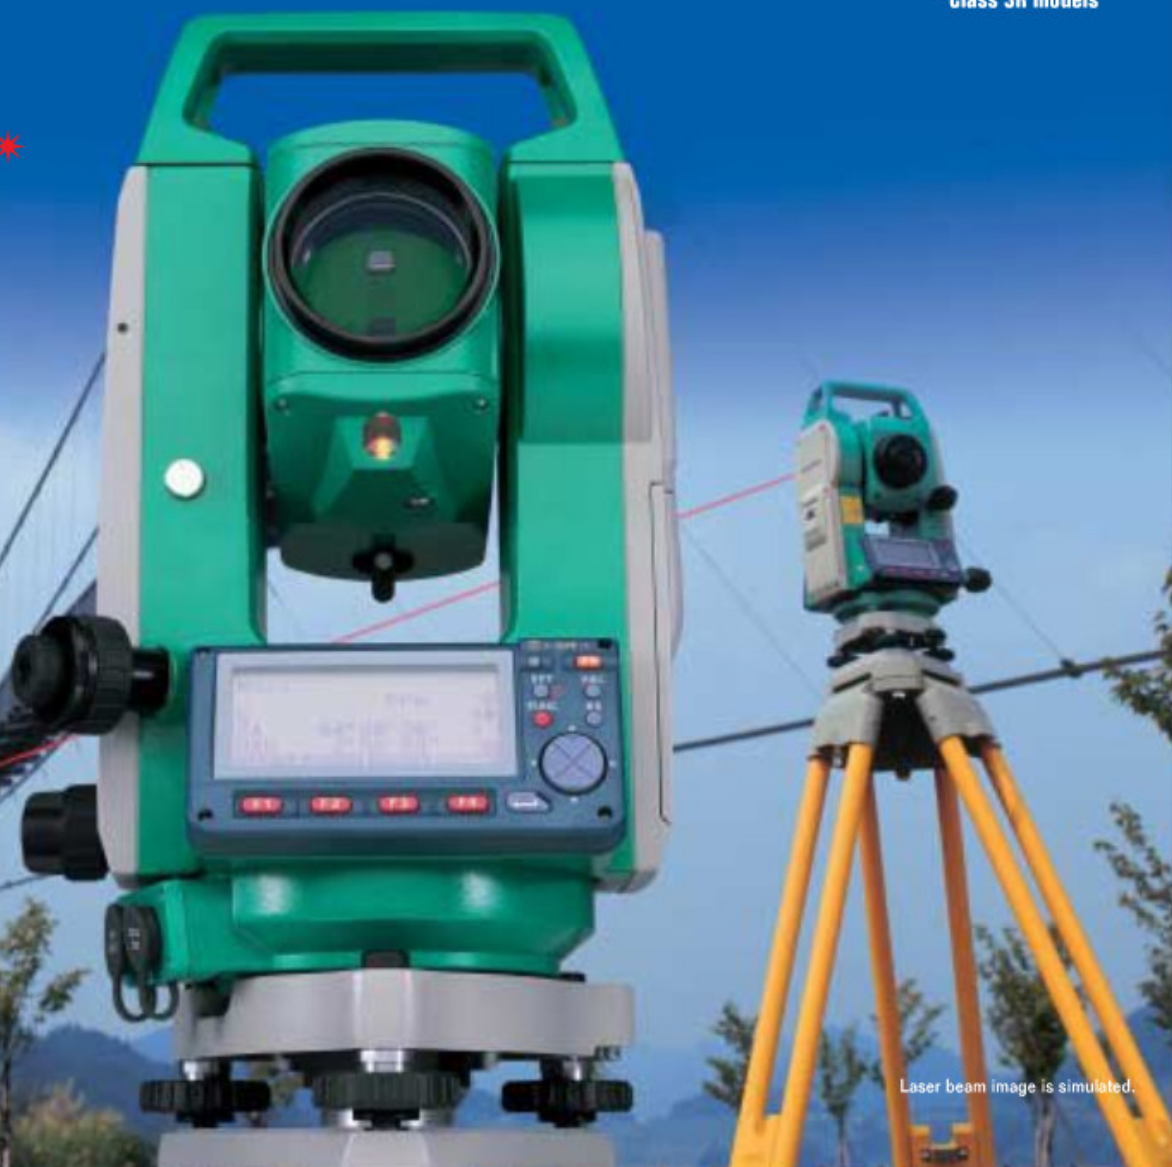

**Laser & Survey
Solutions**
Quality Products • Quality Service

Ph: (07) 3846 3385
Fax: (07) 3844 3907
237 Montague Rd
West End QLD 4101

sales@laserandsurveysolutions.com.au
www.laserandsurveysolutions.com.au

2nd Hand Sokkia Set 530R3 Total Station

- 350m reflectorless range
- Ultra narrow visible laser for pinpoint accuracy
- Up to 5 000m range with a single AP prism
- Featuring RED-tech EDM
- Triple-axis compensation for higher reliability
- Serviced and calibrated
- User-friendly keyboard with one-touch target selection
- IP66 water and dust resistant

Includes: Manual, hard carrying case, brand new batteries.

$11 500

Inc GST

* Class 3R models

Laser beam image is simulated.