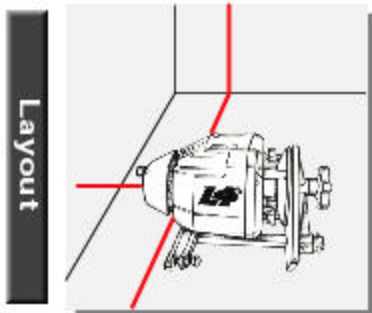

Don't settle for less. Let the **L4+ put you in control of all your jobsite alignment needs.**

Contact Your Pro Shot™ Dealer Today:

151 Martinevale Ln. San Jose, CA. 95119 • USA • Tel: 1.800.238.0685 • Fax: 1.408.361.3180