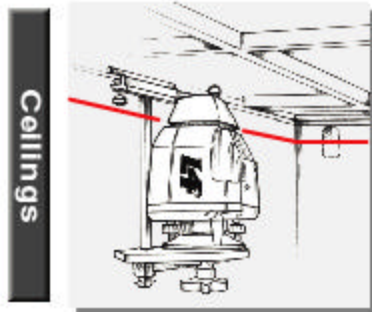

Don't settle for less. Let the **L4+ put you in control of all your jobsite alignment needs.**

Contact Your Pro Shot™ Dealer Today:

151 Martinevale Ln. San Jose, CA. 95119 • USA • Tel: 1.800.238.0685 • Fax: 1.408.361.3180