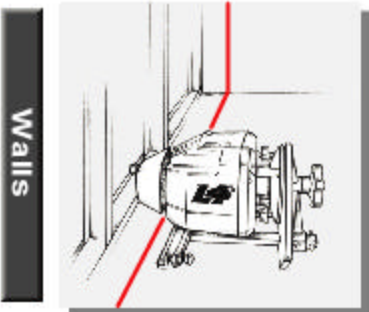

Don't settle for less. Let the **L4+ put you in control of all your jobsite alignment needs.**

Contact Your Pro Shot™ Dealer Today:

151 Martinevale Ln. San Jose, CA. 95119 • USA • Tel: 1.800.238.0685 • Fax: 1.408.361.3180