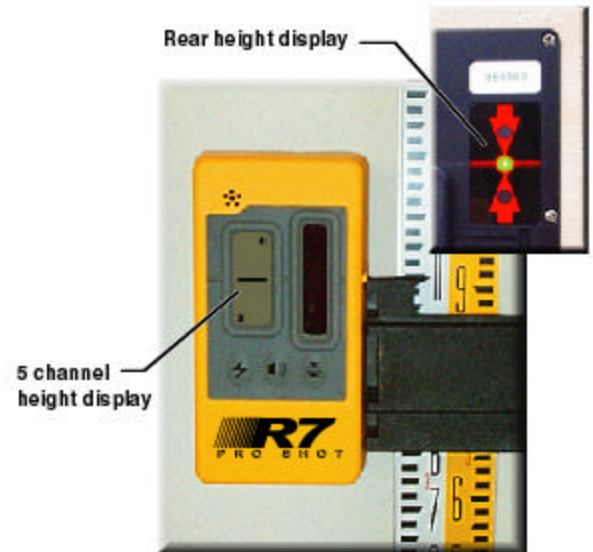

## Interior or exterior, the **L4+** delivers high performance.

Compare the features and specifications of the **L4+** against any other laser at anywhere near its price. With precision auto-leveled 10 arc second accuracy, a bright red beam, 1000ft radius / 2000ft diameter with the R7 receiver, vertical capability, a 90° plumb beam and the best warranty in the business, the **L4+** blows away everything else in its price class and many that cost far more.

Indoors or out, the **L4+** helps you perform at the top of your game. Don't settle for less.

Distance (with R7) rad./dia.	1000ft /2000ft (305m/610m)
Leveling Accuracy .....	±10 arc sec. (1/16" per 100') (1.6mm per 30m)
Self Leveling Range .....	±10 arc minutes
Compensator Type .....	Wire hung, air damped
Rotating Beam Power .....	3mW (nominal) class IIIa
Laser Wavelength .....	635nm bright red
Vertical Capability .....	Built-in vial, mount included
Power Supply .....	Four C-cell batteries
Battery Life .....	70 hours (alkaline)
Auto Shut Off (level mode) .	When off-level >30 minutes
Re-chargeable Batteries ....	Available option
Environmental .....	Dust and water resistant
Rotation Speed .....	0 to 600 r.p.m.

## **R7**

State of the art receiver technology at a great price. Delivers maximum performance with Pro Shot™ laser transmitters.

Reception Height .....	2 inches (50mm)
Reception Angle .....	120 degrees
Standard mode accuracy .....	±1/16 in. (±1.6mm) nominal
Coarse mode accuracy .....	±1/8 in. (±3.2mm) nominal
Ultra-fine mode accuracy .....	±1/64 in. (±.4mm) nominal
Power Supply .....	9 volt battery
Battery life (alkaline) .....	60 hours continuous
Automatic Shut Off .....	After 12 min. (no laser strikes)
Environmental .....	Sealed against dust and water
Rotation Compatibility .....	250 to 850 R.P.M.
Rod Mount Clamping Range ..	5/8in to 2-1/2in (16mm-65mm)