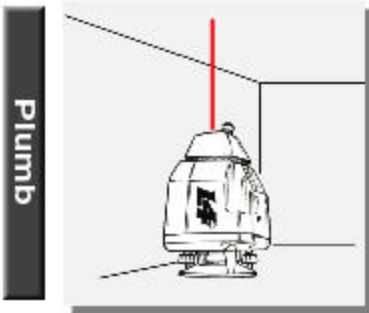

Don't settle for less. Let the **L4+ put you in control of all your jobsite alignment needs.**

Contact Your Pro Shot™ Dealer Today:

151 Martinevale Ln. San Jose, CA. 95119 • USA • Tel: 1.800.238.0685 • Fax: 1.408.361.3180